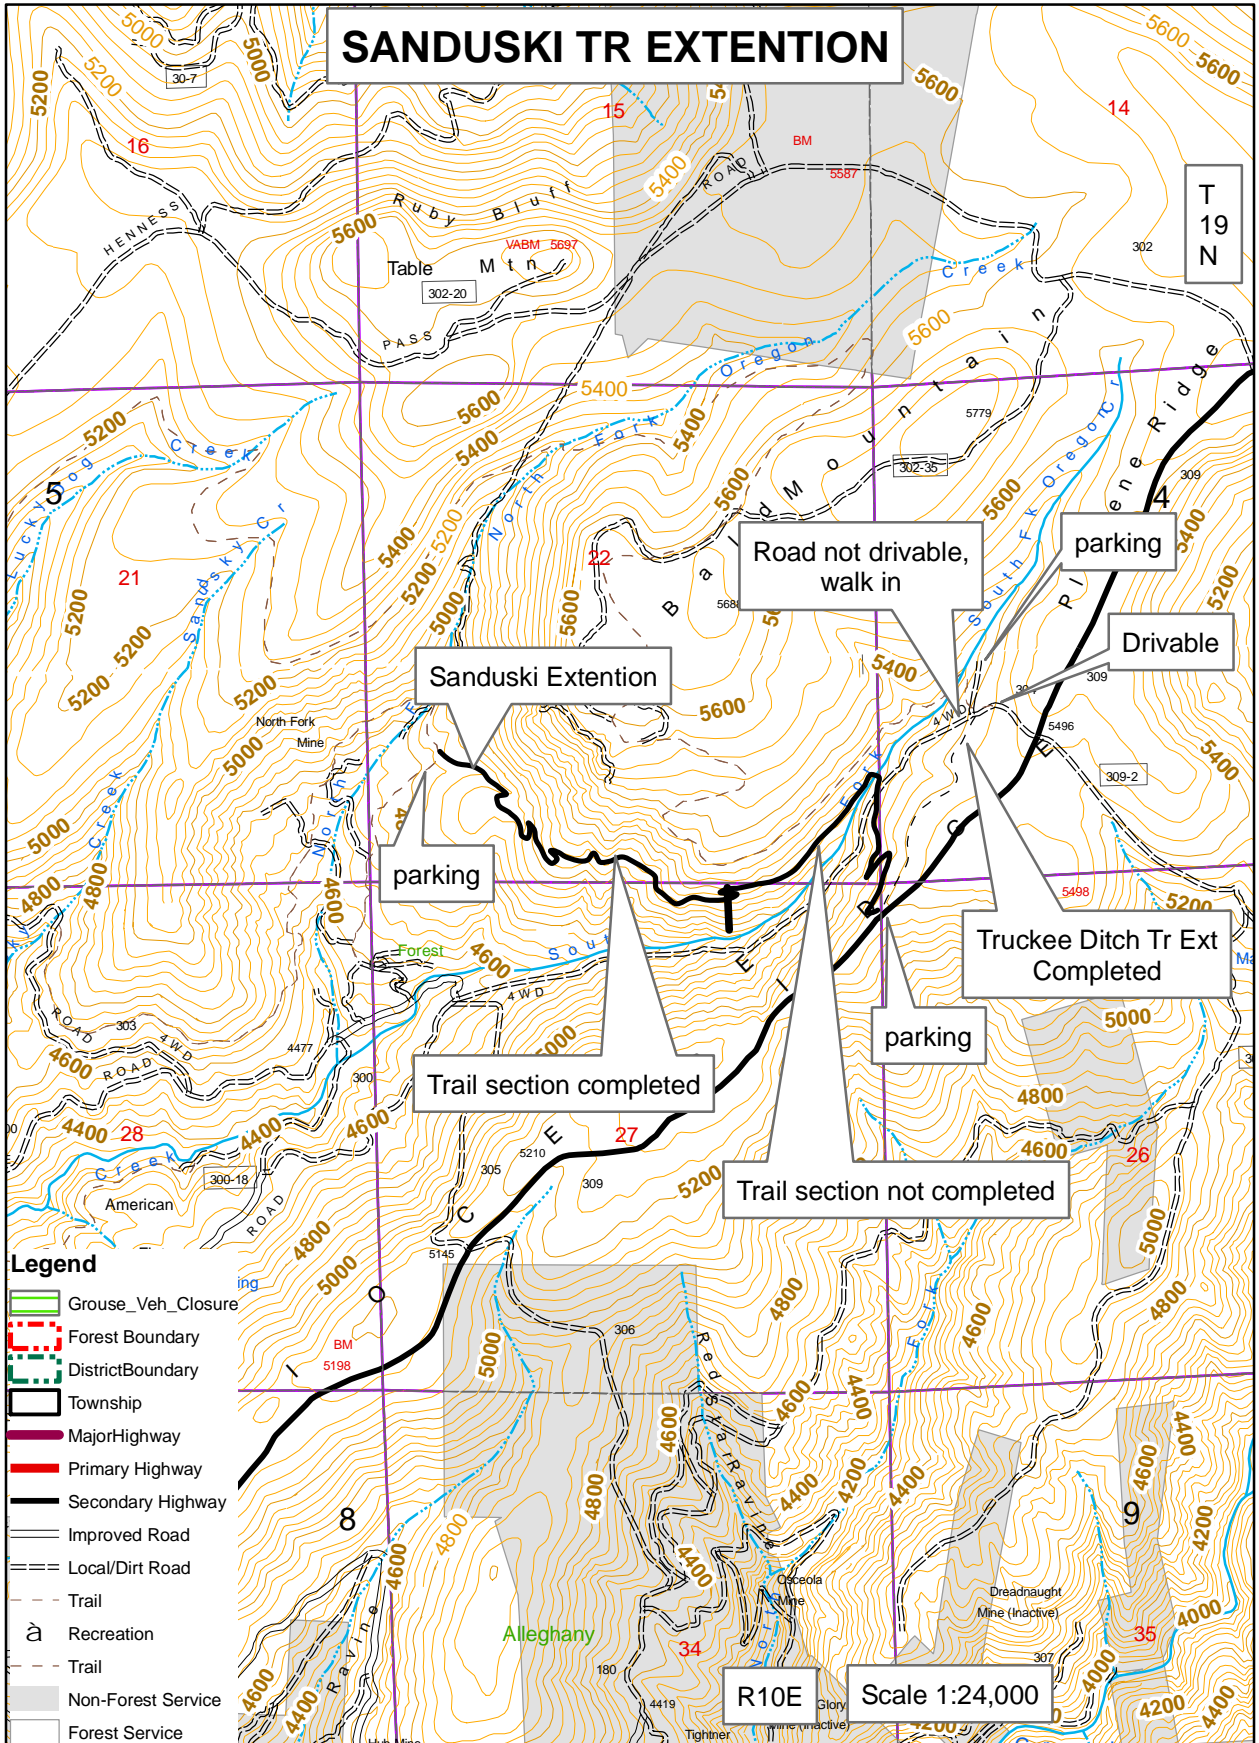

SANDUSKI TR EXTENTION

Legend

- Grouse_Veh_Closure
- Forest Boundary
- DistrictBoundary
- Township
- MajorHighway
- Primary Highway
- Secondary Highway
- Improved Road
- Local/Dirt Road
- Trail
- Recreation
- Trail
- Non-Forest Service
- Forest Service

R10E

Scale 1:24,000